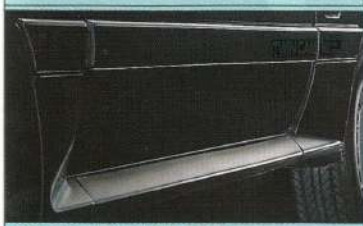

REAR WINDOW VISOR
P/No. 99000-99023-355

SPLASH GUARD SET (Only for 3-Door)
Refer to the Genuine Accessories Catalogue.