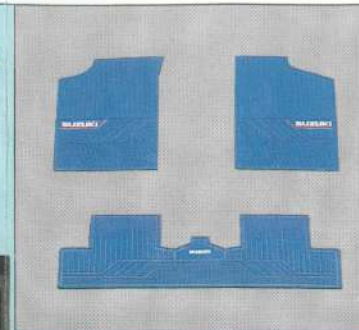

FLOOR MAT SET (POLYVINYL CHLORIDE)
P/No. 99000-73069 (BLUE, Only for 3-Door)