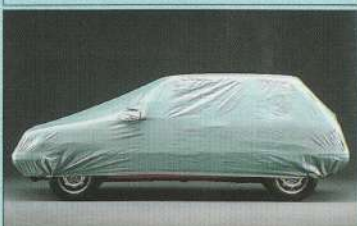

**REAR SPOILER**  
Refer to the Genuine Accessories Catalogue.

**REAR CENTER SPOILER**  
P/No. 99000-99023-335

**SPLASH GUARD SET (Only for 3-Door)**  
Refer to the Genuine Accessories Catalogue.

**SIDE GRAVEL GUARD SET**  
P/No. 99000-99023-213 (For 3-Door)  
P/No. 99000-99023-241 (For 5-Door)